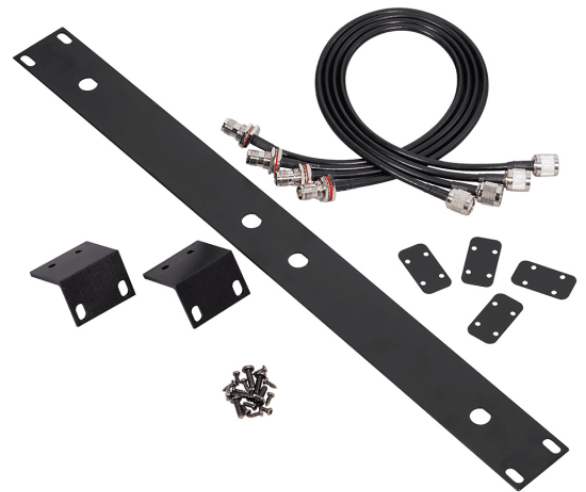

WF-RACK KIT2**19" RACK MOUNT KIT FOR WIREFREE SERIES
WIRELESS SYSTEMS**

The kit allows you to mount a 1/2 receiver unit in a standard 19" rack. It includes 1x 19" rack unit panel; 2x Lateral brackets; 4x Receiver coupling brackets; 4x Extension cables for Antenna and screws to fasten the two receiver each other and then to the rack adapters

WF-RACK KIT2

19" RACK MOUNT KIT FOR WIREFREE SERIES WIRELESS SYSTEMS

PRODUCT DETAILS

KEY FEATURES

The kit doesn't include screws to fasten the whole block (receiver and adapters) to the 19" rack chassis.