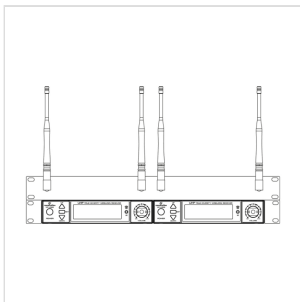

WF-RACK KIT2**19" RACK MOUNT KIT FOR WIREFREE SERIES
WIRELESS SYSTEMS**

The kit allows you to mount a 1/2 receiver unit in a standard 19" rack. It includes 1x 19" rack unit panel; 2x Lateral brackets; 4x Receiver coupling brackets; 4x Extension cables for Antenna and screws to fasten the two receiver each other and then to the rack adapters

WF-RACK KIT2

19" RACK MOUNT KIT FOR WIREFREE SERIES WIRELESS SYSTEMS

PRODUCT DETAILS

KEY FEATURES

The kit doesn't include screws to fasten the whole block (receiver and adapters) to the 19" rack chassis.