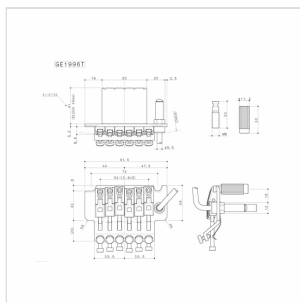

# GE1996TB-CK TREMOLO BRIDGE FLOYD STYLE GOTOH (COSMO BLACK)

This bridge provides great stability and intonation and it is ideal for guitarists who want to get the most from their instrument performance and security of intonation in every situation. Specially processed steel saddle. Includes accessories for installation and operation.

### SPECIFICATIONS

<b>Finshes</b>	Cosmo Black
----------------	-------------

<b>String spacing</b>	10.8 mm
-----------------------	---------

Stud lock-Pat
---------------