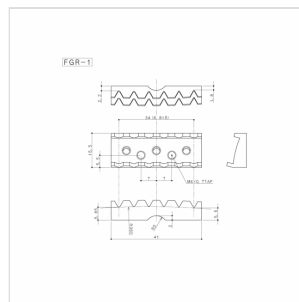

GE1996TB-CK TREMOLO BRIDGE FLOYD STYLE GOTOH (COSMO BLACK)

This bridge provides great stability and intonation and it is ideal for guitarists who want to get the most from their instrument performance and security of intonation in every situation. Specially processed steel saddle. Includes accessories for installation and operation.