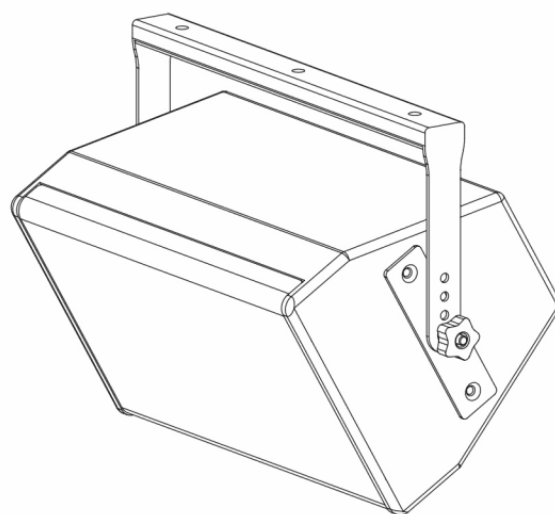

CP-XY8HC1

HORIZONTAL INSTALLATION BRACKET FOR XY-81 LOUDSPEAKER

Wall mounting brackets for horizontal installation

PRODUCT DETAILS

KEY FEATURES

For XY-81 loudspeaker