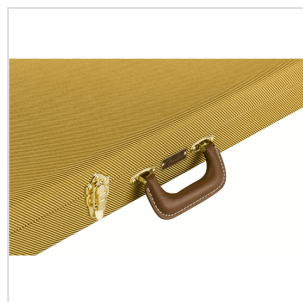

0996106300

CLASSIC SERIES WOOD CASE - STRAT®/TELE®, TWEED

Classic Series wood cases are a stylish and dependable way to protect your Fender® electric guitar. Crafted with road-reliable materials, this 3-ply hardshell wood case boasts a vinyl wrapped steel carry handle and draw latches in addition to triple chrome-plated hardware throughout the case. A soft crushed acrylic plush interior lining ensures your guitar remains scratch and damage-free, while a spacious accessory compartment offers plenty of room for spare strings, picks, tuners—or whatever small items you wish to carry with you—with lasting style and peace of mind.

0996106300

CLASSIC SERIES WOOD CASE - STRAT®/TELE®, TWEED

PRODUCT DETAILS

KEY FEATURES

Tweed or black vinyl wrapped 3-ply hardshell wood case

8mm sides and 5mm top and bottom

Brown or black vinyl wrapped steel core carry handle

Soft crushed acrylic plush interior lining

Large accessory storage compartment with lid

Steel draw latches; 1 locking latch with key set

Fits most right and left-handed Stratocasters and Telecasters

Tweed