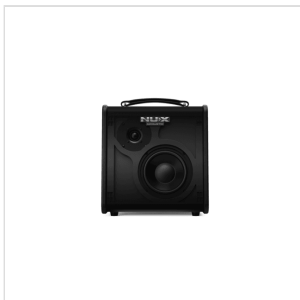

AC-60

ACOUSTIC GUITAR AMPLIFIER W/ DRUM&LOOP (60W RMS)